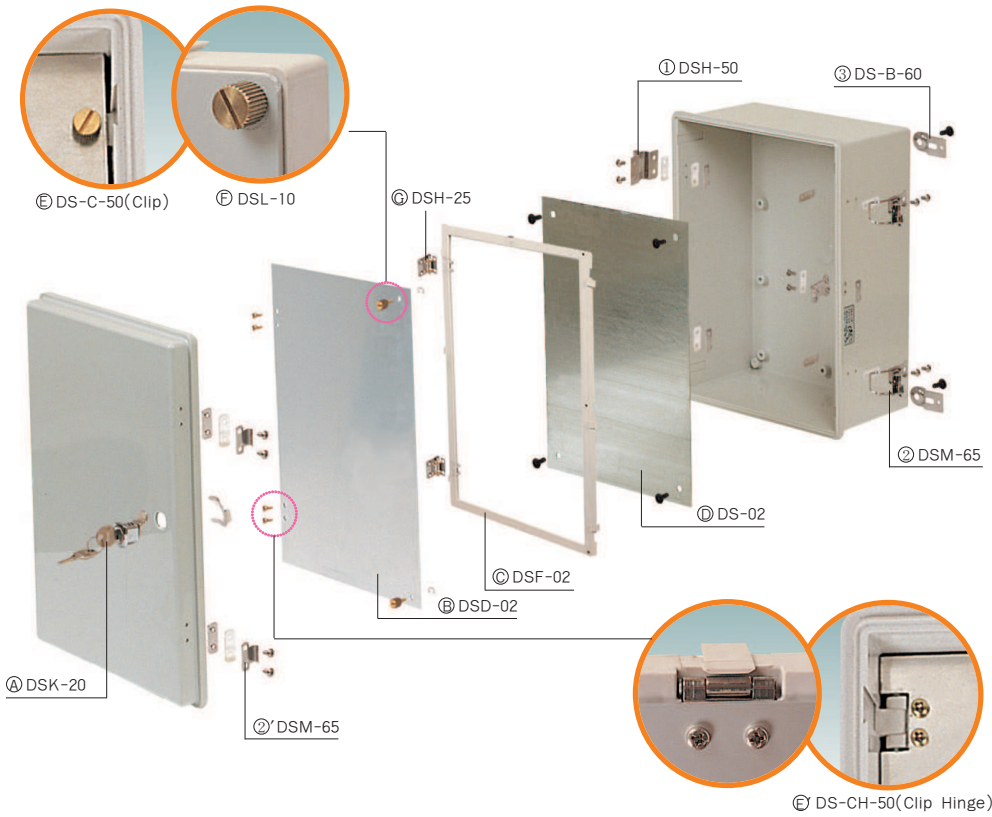

► It is useful for control box, terminal box, power distribution panel, measuring equipment box, etc.

Materials & Composition Table

A G

•Material:ABS
•Color: Gray

A T

•Material:Cover(PC), Body(ABS)
•Color: Cover(Clear), Body(Gray)

Control Box Products List

Part Number	Dimensions(mm)			Inch	Others
	W	H	D		
DS-000-012	225	275	120	8.86×10.83×4.72	
DS-000-012-W	275	225	120	10.83×8.86×4.72	
DS-000-013	200	300	130	7.87×11.81×5.12	
DS-000-013-W	300	200	130	11.81×7.87×5.12	
DS-000-015	200	300	150	7.87×11.81×5.91	
DS-000-015-W	300	200	150	11.81×7.87×5.91	
DS-000-01	200	300	180	7.87×11.81×7.09	
DS-000-01-W	300	200	180	11.81×7.87×7.09	
DS-000-025	300	400	150	11.81×15.75×5.91	
DS-000-025-W	400	300	150	15.75×11.81×5.91	
DS-000-02	300	400	180	11.81×15.75×7.09	
DS-000-02-W	400	300	180	15.75×11.81×7.09	
DS-000-036	400	500	160	15.75×19.63×6.30	
DS-000-036-W	500	400	160	19.63×15.75×6.30	
DS-000-03	400	500	200	15.75×19.63×7.87	
DS-000-03-W	500	400	200	19.63×15.75×7.87	
DS-000-04	400	600	230	15.75×23.62×9.06	

- 000 mark of product at the above product list is to express a material.
- Materials : AG, AT, PG, PT, PCG, PCT
- Please refer to Material Composition Diagram by Products on Page 13.

Control Box

Assembly Drawing

• Simple locking device of multipurpose Frame.

■ DS-PG-02

• Aluminum Panel should be equipped to the multipurpose Frame which is combined the stability and convenience.

• Locking can be maintained by an installation of Key (DSK-20)